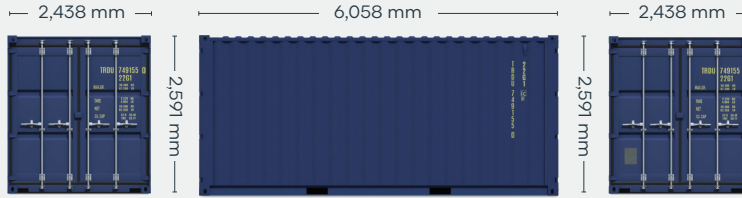

CONTAINER ROOF

CONTAINER FRONT

CONTAINER SIDE

CONTAINER REAR

DIMENSIONS (METRIC/IMPERIAL)

EXTERNAL DIMENSIONS

Length	6,058 mm	19' 10.5"
Width	2,438 mm	8' 0.0"
Height	2,591 mm	8' 6.0"

INTERNAL DIMENSIONS

Length	5,844 mm	19' 2.1"
Width	2,352 mm	7' 8.6"
Height	2,393 mm	7' 10.2"

DOOR OPENING

Width	2,343 mm	7' 8.2"
Height	2,280 mm	7' 5.8"

CAPACITY & WEIGHTS

Inside Cubic Capacity	32.9 m³	1162 ft³
Max Gross	30,480 kg	67,200 lbs
Payload	28,280 kg	62,350 lbs
Tare	2,200 kg	4,850 lbs

NOTE: The dimensions and door openings of all containers correspond to ISO standards. However, due to production tolerances, a difference in measurement is possible.

DISCLAIMER: Every effort is made to ensure this information is accurate, however Triton does not assume any liability for the accuracy of the information and content provided in marketing or information materials, or for the consequences resulting from using the information and content provided. Triton does not guarantee or claim that said information and content is exhaustive. Claims as to the exhaustive nature of said information and content are excluded. The information and content is only provided for advertising purposes and is non-binding. No explicit or implied warranties or guarantees are made. The container displayed only represents a sample of the entire fleet.

The following items are registered or unregistered service marks in the United States and/or foreign jurisdictions pursuant to applicable intellectual property law and are the property of Triton International Limited and its subsidiaries: Triton® and TAL®.